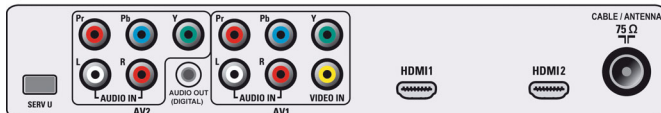

Plug & Play

Plug & Play gives you the ability to install or add a new component and have it work without having to perform any complex installation procedure or technical analysis.

Dual HDMI input

HDMI makes an uncompressed digital RGB connection from the source to the screen. By eliminating conversion to an analog signal, it delivers an unblemished image. The non-degraded signal reduces flicker and leads to a clearer picture. HDMI intelligently communicates the highest output resolution with the source device. The HDMI input is fully backward compatible with DVI sources but includes digital audio. HDMI uses HDCP copy protection. With 2 HDMI inputs you can connect multiple HD sources, for instance an HD settop box, and a Blu-ray player. Your TV is fully prepared for the HD future.

USB Multimedia Connector

The USB connector allows access to multimedia jpg, mp3 and alb files of most USB-sticks and most digital cameras (USB 1.1 memory-class device). Plug the USB into the slot at the side of the TV and access your photos or music files. This makes you easily viewing and sharing your photos and music.