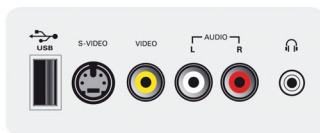

Plug & Play

Plug & Play gives you the ability to install or add a new component and have it work without having to perform any complex installation procedure or technical analysis.

Dual HDMI input

HDMI makes an uncompressed digital RGB connection from the source to the screen. By eliminating conversion to an analog signal, it delivers an unblemished image. The non-degraded signal reduces flicker and leads to a clearer picture. HDMI intelligently communicates the highest output resolution with the source device. The HDMI input is fully backward compatible with DVI sources but includes digital audio. HDMI uses HDCP copy protection. With 2 HDMI inputs you can connect multiple HD sources, for instance an HD settop box, and a Blu-ray player. Your TV is fully prepared for the HD future.

USB Multimedia Connector

The USB connector allows access to multimedia jpg, mp3 and alb files of most USB-sticks and most digital cameras (USB 1.1 memory-class device). Plug the USB into the slot at the side of the TV and access your photos or music files. This makes you easily viewing and sharing your photos and music.