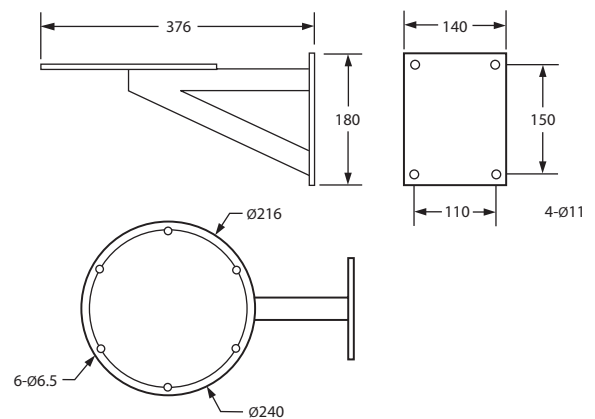

DIMENSION

VEILUX®
The Art of Surveillance