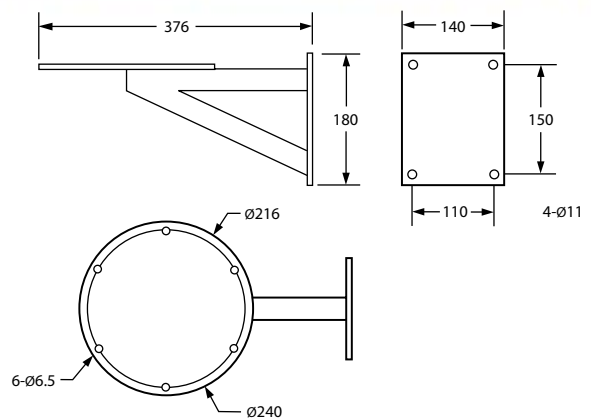

DIMENSION

SURVEILUX®

The Art of Surveillance