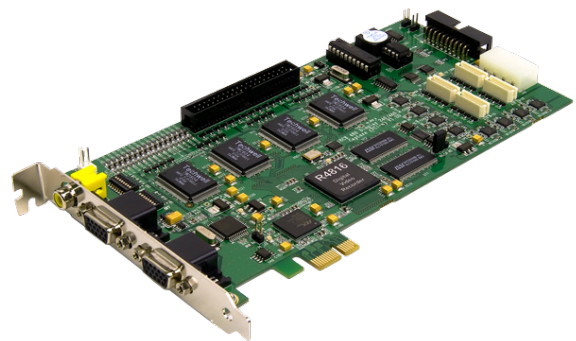

IMAGE

VEILUX®

The Art of Surveillance