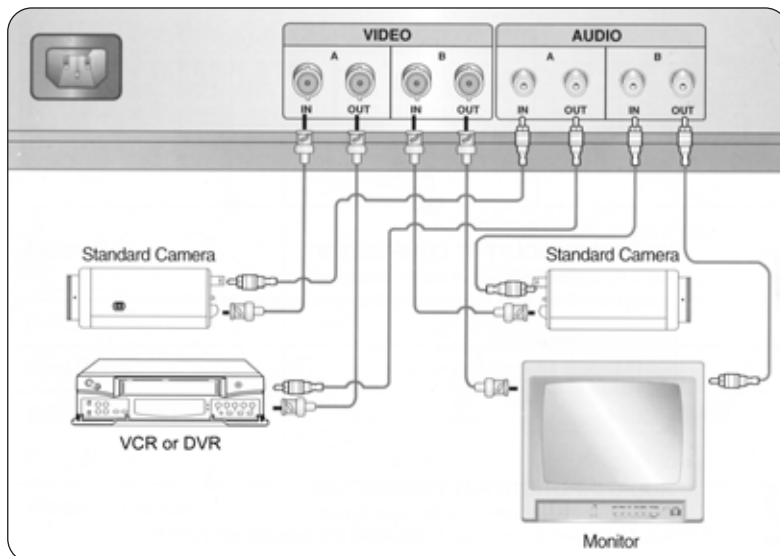

Specifications

VTM-141C

Picture Tube	14" CRT, 0.66mm Stripe Pitch, 90° Deflection
Resolution	420 TV Lines
Input Signal	Video Composite: 1Vp-p
Sub Carrier Frequency	NTSC: 3.579545MHz / PAL: 4.433618MHz
Sync. Range	+/- 500Hz
Horz. Frequency Stability	NTSC: 15.75KHz / PAL: 15.625KHz
Vert. Frequency Stability	NTSC: 60Hz +/- 5Hz / PAL: 50Hz +/- 5Hz
High Voltage	24KV +/- 1.0KV
Convergence	Less than 1mm (From middle of screen)
Audio	1W Max.
Humidity	Within 90% RH
Operation Temperature	32° ~ 104°F
Power Source	AC 90V ~ 260V (50/60Hz)
Power Consumption	62W Max
Dimensions	14.49" x 13.22" x 15.24" (W x H x D)

9970 GLENOAKS BLVD. UNIT B SUN VALLEY, CA 91352
PHONE: 888-VITEK-70 818-771-0300 FAX: 818-771-0400
WWW.VITEKCCTV.COM