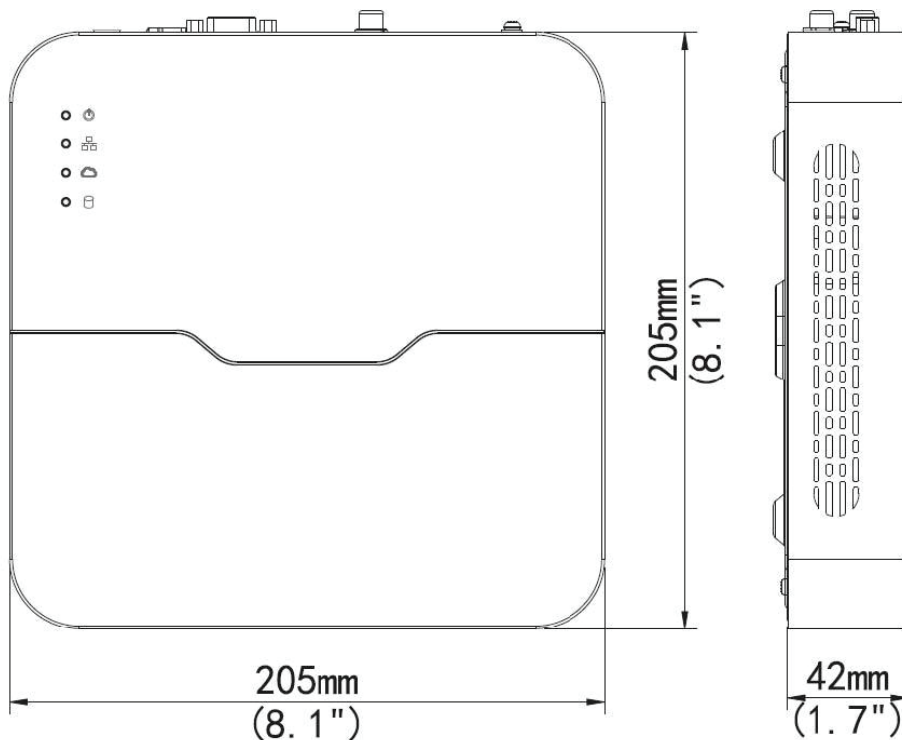

## Key Features

- Support Ultra 265/H.265/H.264 video formats
- 4-channel input
- Plug & Play with 4 independent PoE network interfaces
- Third-party IP cameras supported with ONVIF conformance: Profile S, Profile G, Profile T
- Support 1-ch HDMI, 1-ch VGA
- HDMI and VGA simultaneous output
- Up to 2MP resolution recording
- 1 SATA HDD, up to 8 TB
- Support cloud upgrade

## Specifications

<b>Model</b>	
<b>Video/Audio Input</b>	
IP Video Input	4-ch
<b>Network</b>	
Incoming Bandwidth	40Mbps
Outgoing Bandwidth	40Mbps
Remote Users	128
Protocols	P2P, UPnP, NTP, DHCP, PPPoE
<b>Video/Audio Output</b>	
HDMI/VGA Output	HDMI: 1920x1080p /60Hz, 1920x1080p /50Hz, 1600x1200 /60Hz, 1280x1024 /60Hz, 1280x720 /60Hz, 1024x768 /60Hz
	VGA: 1920x1080p /60Hz, 1920x1080p /50Hz, 1600x1200 /60Hz, 1280x1024 /60Hz, 1280x720 /60Hz, 1024x768 /60Hz
Recording Resolution	1080p/960p/720p/D1/2CIF/CIF
Synchronous Playback	4-ch
Corridor Mode Screen	3/4
<b>Decoding</b>	
Decoding format	Ultra 265/H.265/H.264
Liveview/ Playback	1080p/960p/720p/D1/2CIF/CIF
Capability	2 x 1080p@30, 4 x 720p@30
<b>Hard Disk</b>	
SATA	1 SATA interface
Capacity	up to 8TB for each disk
<b>External Interface</b>	
Network Interface	1 RJ45 10M/100M self-adaptive Ethernet Interface

## Dimensions

\*Product specifications and availability are subject to change without notice.